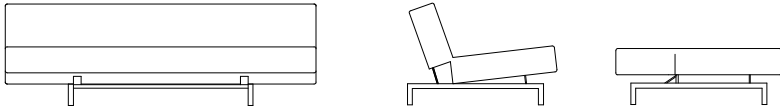

Sleeper

Sleeper Sofa SLP100

Sofa: L 204cm H 66cm D 98cm / L 80¼" H 26" D 38½"

Bed: L 204cm H 36cm D 108cm / L 80¼" H 14" D 42½"

Sleeper Back Cushion SLPBCU

L 78cm H 50cm D 15cm / L 30¾" H 19¾" D 6"

Legs - Chrome / Black Nickel

*Cushions are sold separately. Please specify fabric type and number of cushions required.

The Sleeper is a contemporary sofa that easily converts into a single bed.

Conventional sofa-beds involve complex, heavy systems of springs and levers that require several motions or placements. The result is inadequate spring suspension and poor cushioning that compromises comfort in sleeping or sitting. What differentiates the Sleeper from other sofa-beds is that the fully supported foam seat and back changes position in one smooth motion.

Visually, the Sleeper has uncompromised clean lines, balanced proportions, tailored details and a low profile that fits in any environment. The unique mechanical hardware is buried with only a hint to its presence, leaving the aesthetic appearance uncompromised.