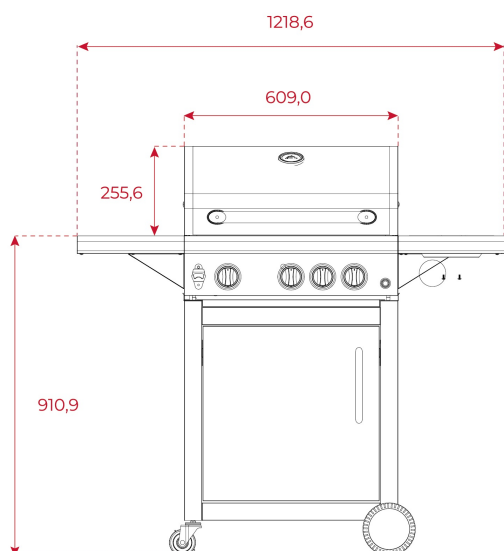

TEKA

TOTAL Gourmet BBQ 3100 G

Gas barbeque with 3 main burners and an auxiliary lateral burner

REFERENCE

REF: 111570002

EAN: 8434778019711

FEATURES

- Gas barbeque
- Stainless Steel structure and black covering
- Grill surface 58,3 x 40,8 cm
- 3 burners, 3,22 kW
- Additional lateral burner, 3,51 kW
- Ultra fast ignition
- Temperature indicator on lid
- 2 cast iron grills with anti-stick coating
- Fat collection tray
- Lateral support
- Built-in bottle opener
- Wheels with safety lock
- Max nominal power: 13.19 kW
- Type of gas: LPG

DIMENSIONS

Product height (mm): 1165

Product width (mm): 1218

Product depth (mm): 589

Product length (mm):

Net weight (Kg): 33

COLOURS

111570002