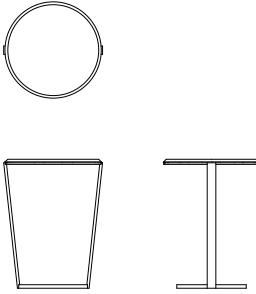

Around

Around Table ARD001

L 37cm D 36cm H 47cm / L 14½" D 14¼" H 18½"

Top - Walnut / Ash / Black Ash

Base - Textured Black

Around is an elegant side table intended to accompany and compliment all upholstery pieces within the BENSEN collection. The distinctive centre legs allow the table to overlap low surfaces resulting in a side table that really can be at your side.

Produced from solid steel, the table structure is finished in a heat-cured paint. The characteristic beauty of the solid wood tops create a stunning effect.