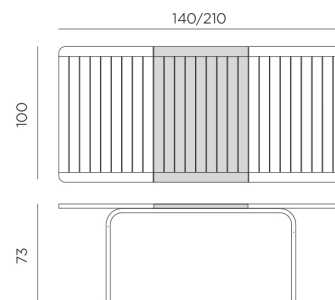

ALLORO 140 EXTENSIBILE

design Raffaello Galiotto

Ref. 427

33,7

peso prodotto in kg
weight of product in kg

1
0,163 m³

imballo cartonato - pz e volume in m³
carton packing - pcs and volume in cbm

18 pz

pz su pallet
pcs on pallet

prodotto da montare
assembly required

prodotto testato a norma da Catas
product tested by Catas

IT Tavolo allungabile. 140 - 210 x 100 x 73h cm. Materiale: piano DurelTOP in polipropilene trattato anti-UV, colorato in massa. Gambe in alluminio verniciato. Finitura opaca. Dotato di piedini regolabili. Resina riciclabile.

EN Extensible table. 140 - 210 x 100 x 73h cm. Material: top DurelTOP in polypropylene with UV additives and uniformly coloured. Legs in coated aluminum. Matt finish. Adjustable height feet. Recyclable resin.

FR Table extensible. 140 - 210 x 100 x 73h cm. Matière: Plateau DurelTOP en polypropylène traité anti-UV et coloré dans la masse. Pieds en aluminium vernis. Effet mat. Vérins de réglage. Résine recyclable.

DE Verlängerbarer Tisch. 140 - 210 x 100 x 73h cm. Material: DurelTOP Tischplatte aus UV-beständigem Polypropylen, voll durchgefärbt. Beine aus epoxiertem Aluminium. Matt-Effekt. Höhenverstellbaren Füßen. Recyclebarer Kunststoff.

ES Mesa extensible. 140 - 210 x 100 x 73h cm. Material: tablero DurelTOP en polipropileno tratado anti UV y teñido en masa. Patas en aluminio pintado. Efecto mate. Tacos regulables. Resina reciclable.

PT Mesa extensível. 140 - 210 x 100 x 73h cm. Material: tampo DurelTOP em polipropileno com tratamento anti-UV colorido na totalidade. Pernas em alumínio pintado. Acabamento fosco. Pés ajustáveis. Resina reciclável.

* Posizionare in zona d'ombra - Position in shaded areas - Placer dans des zones ombragées - In schattigen Bereichen aufstellen - Colocar en zonas de sombra - Posicionar em zonas de sombra